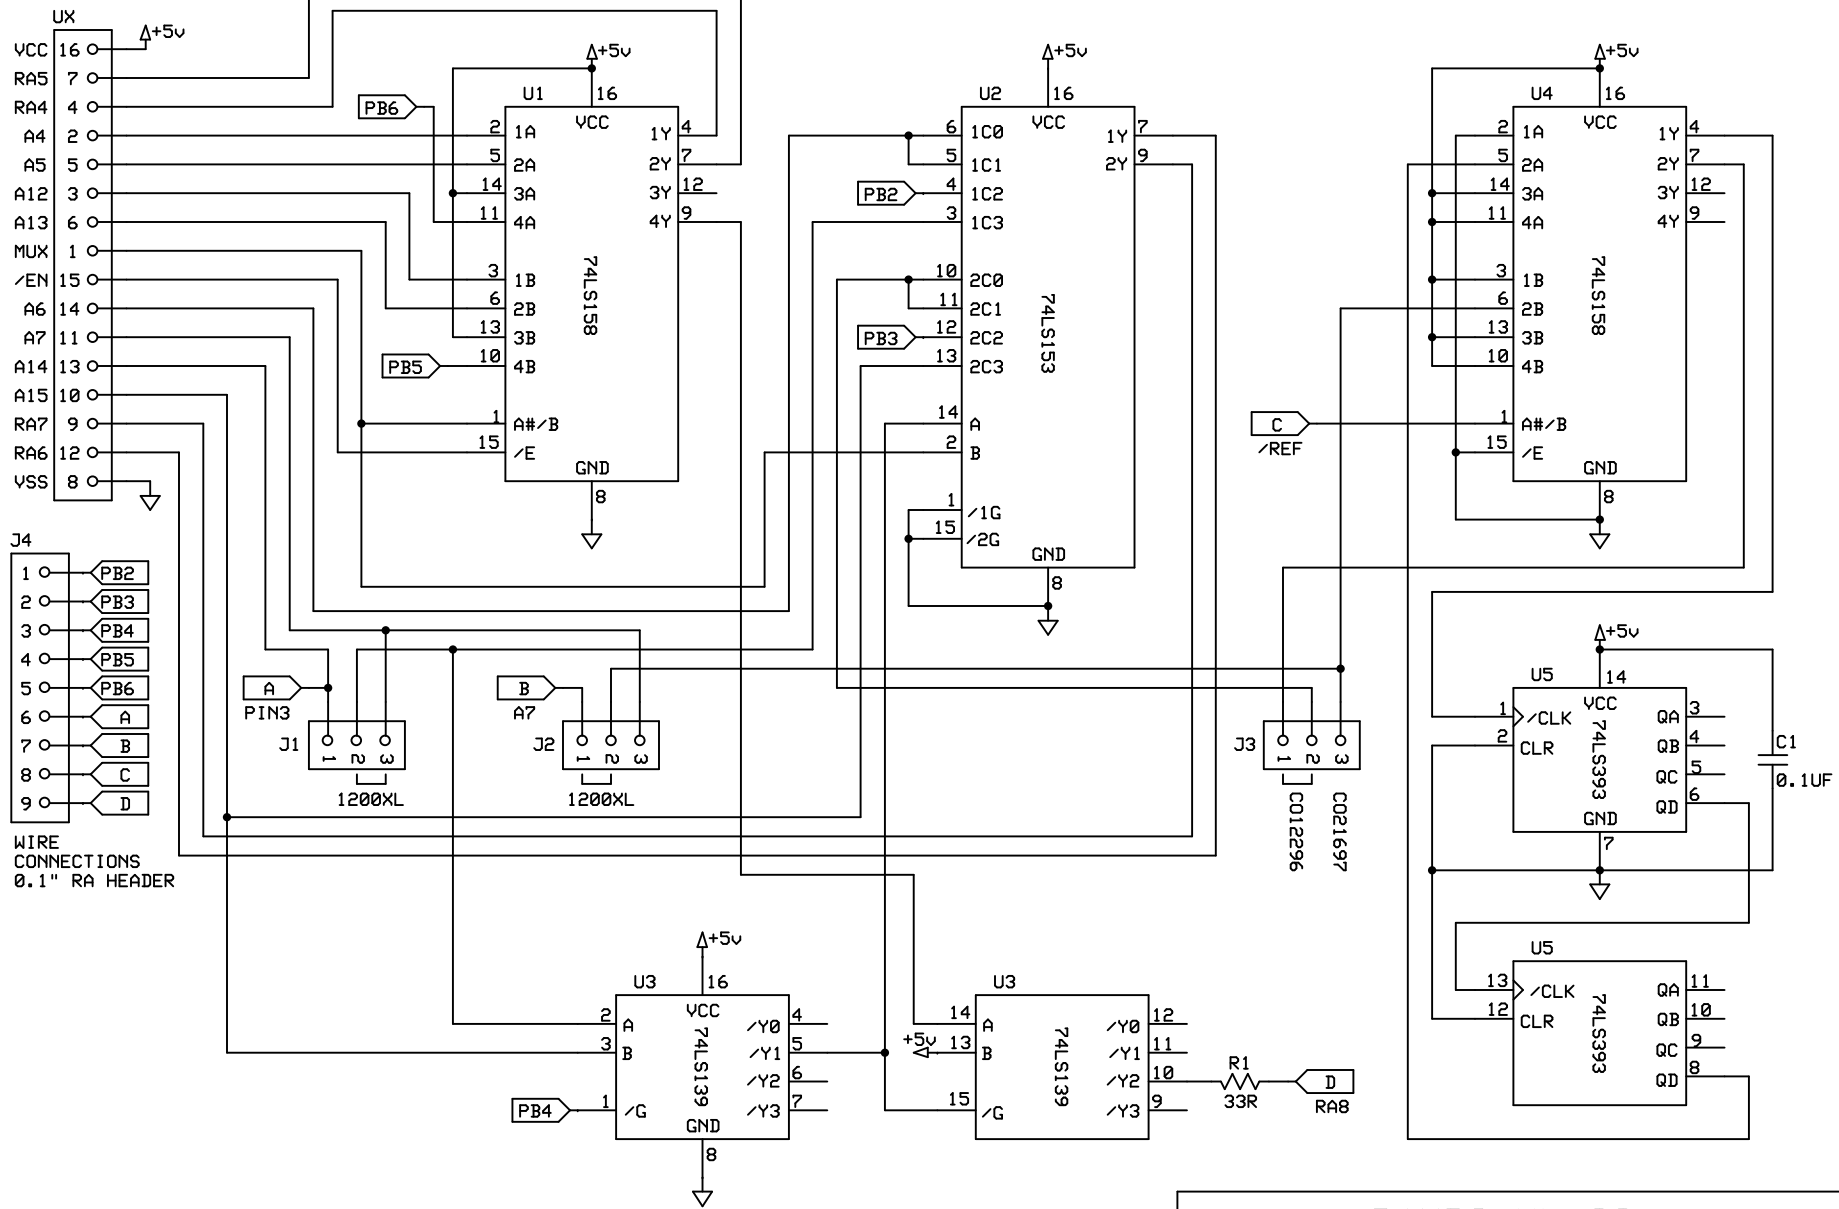

U27 800XL  
U10 1200XL

WIRE CONNECTIONS  
0.1" RA HEADER

<b>RAMBO XL-II</b>		
<b>An AtariBits Production</b>		
Michael St. Pierre	Rev 1.1 3/27/2025	Page # 1 of 1

CLONE OF ICD RAMBO XL - BASED ON CLAUS BUCHHOLZ 256K MEMORY UPGRADE FOR THE ATARI 8-BIT  
REFER TO THE ICD RAMBO XL MANUAL FOR SPECIFICS ON WHERE THE WIRES CONNECT TO ON THE ATARI