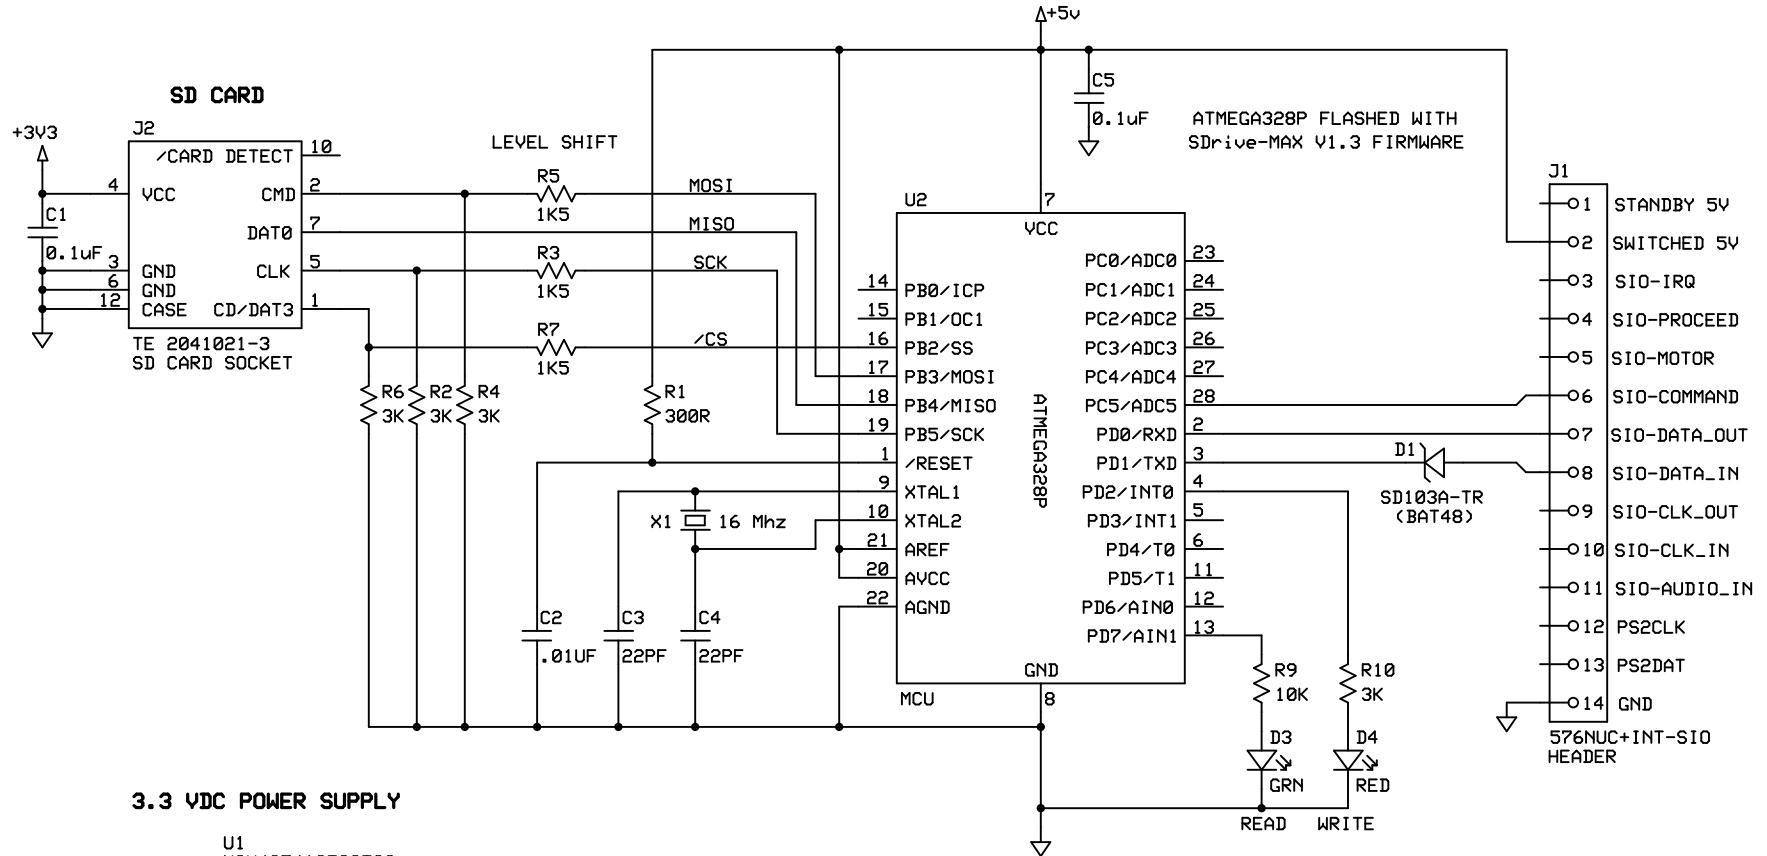

SDrive - Solid State Disk Drive

ATARI 576NUC-SDrive

An AtariBits Production

Michael St.Pierre

Rev 1.0

03/19/2022

Page # 1 of 2